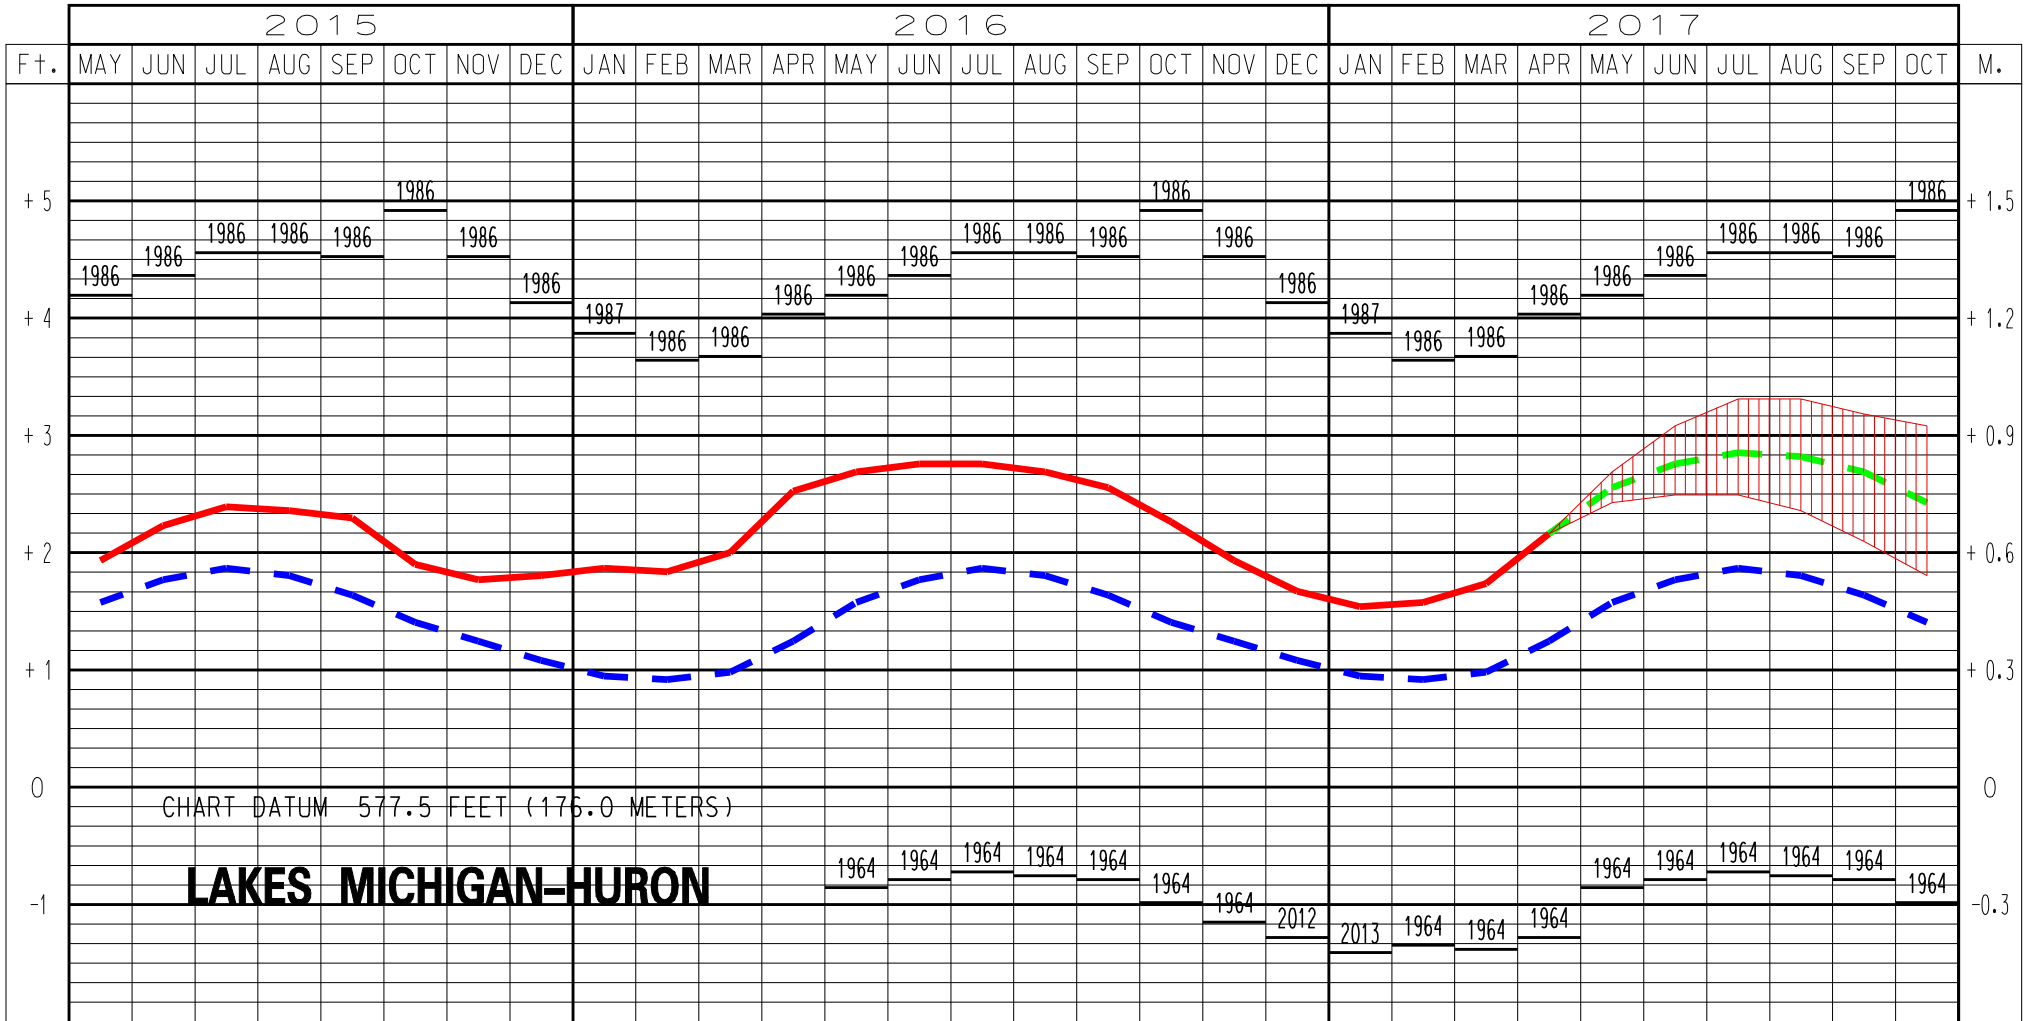

LAKES MICHIGAN-HURON WATER LEVELS - MAY 2017

LEGEND

LAKE LEVELS

RECORDED

PROJECTED

AVERAGE **

MAXIMUM **

MINIMUM **

** Average, Maximum and Minimum for period 1918-2016