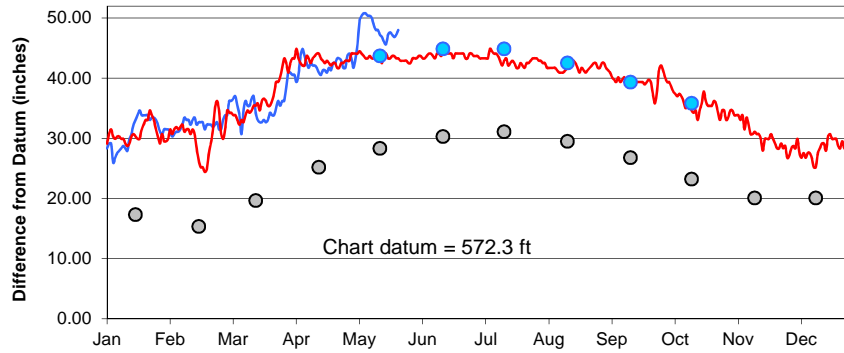

Lake Superior

Lake Michigan-Huron

Lake St. Clair

Lake Erie

Lake Ontario

**U.S. Army Corps of Engineers
Detroit District**
<http://www.lre.usace.army.mil>