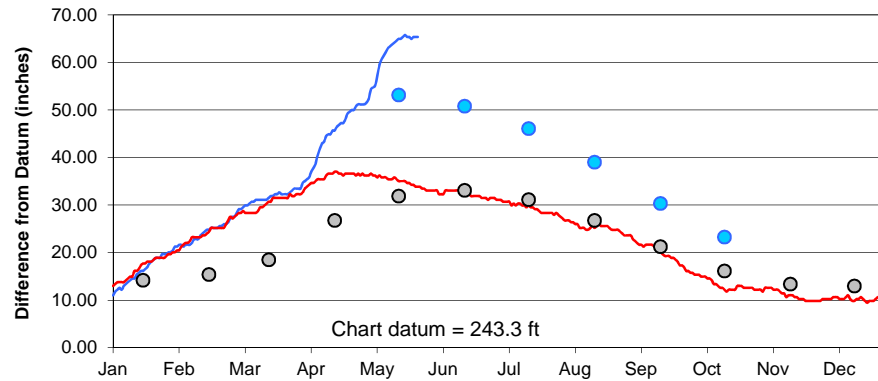

Lake Superior

Lake Michigan-Huron

Lake St. Clair

Lake Erie

Lake Ontario

**U.S. Army Corps of Engineers
Detroit District**
<http://www.lre.usace.army.mil>