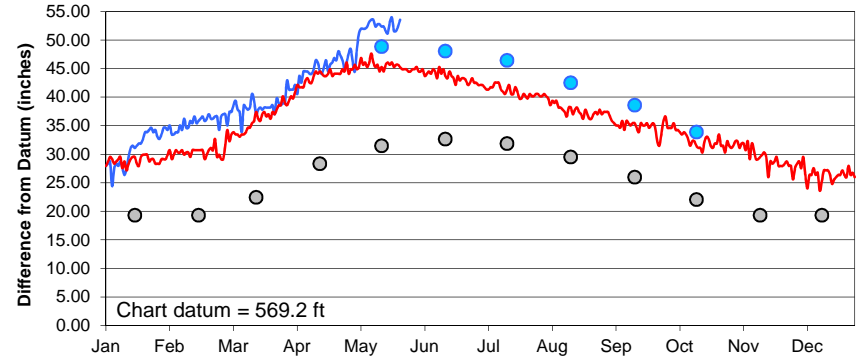

Lake Superior

Lake Michigan-Huron

Lake St. Clair

Lake Erie

Lake Ontario

**U.S. Army Corps of Engineers
Detroit District**
<http://www.lre.usace.army.mil>