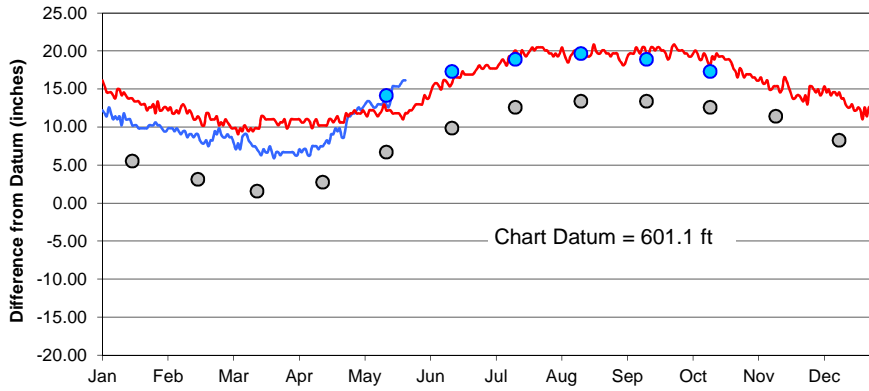

Lake Superior

Lake Michigan-Huron

Lake St. Clair

Lake Erie

Lake Ontario

**U.S. Army Corps of Engineers
Detroit District**
<http://www.lre.usace.army.mil>