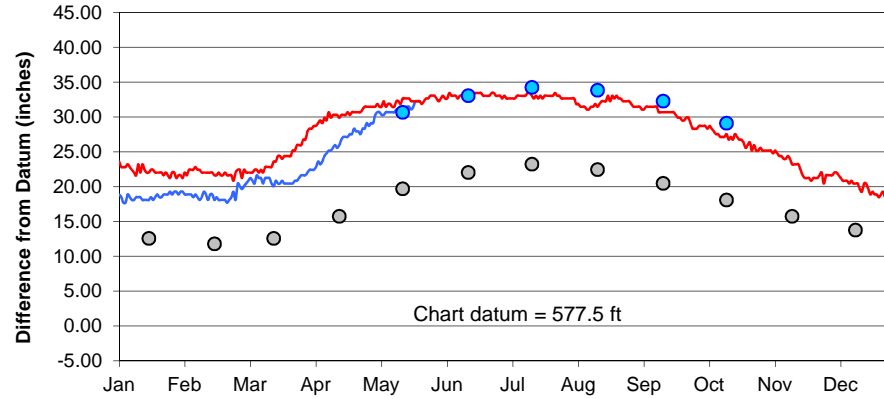

Lake Superior

Lake Michigan-Huron

Lake St. Clair

Lake Erie

Lake Ontario

**U.S. Army Corps of Engineers
Detroit District**
<http://www.lre.usace.army.mil>